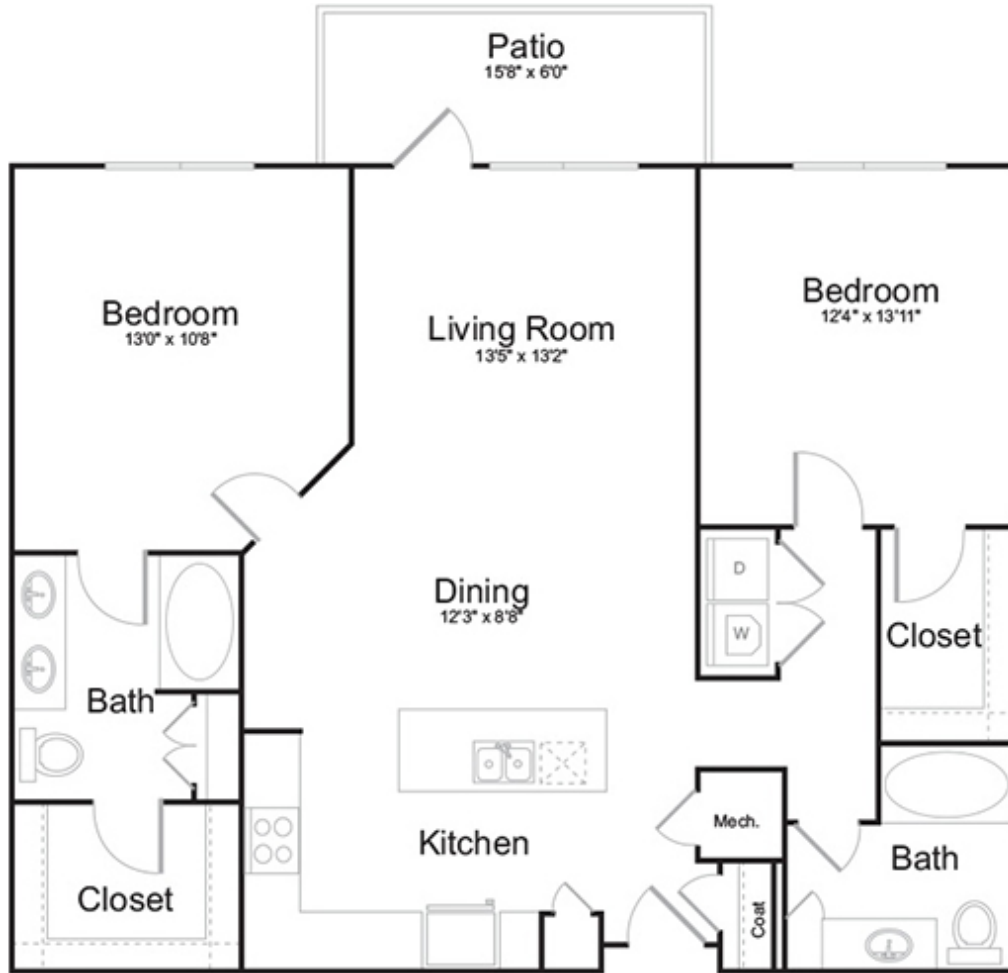

Winn

2 BED / 2 BATH

1277

SQ. FT.

1040 Huff Road NW | Atlanta, GA 30318

www.avanawestside.com

Floor plans are artist's rendering. All dimensions are approximate. Actual product and specifications may vary in dimension or detail. Not all features are available in every rental home. Prices and availability are subject to change. Rent is based on monthly frequency. Additional fees may apply, such as but not limited to package delivery, trash, water, amenities, etc. Deposits vary. Please see a representative for details.