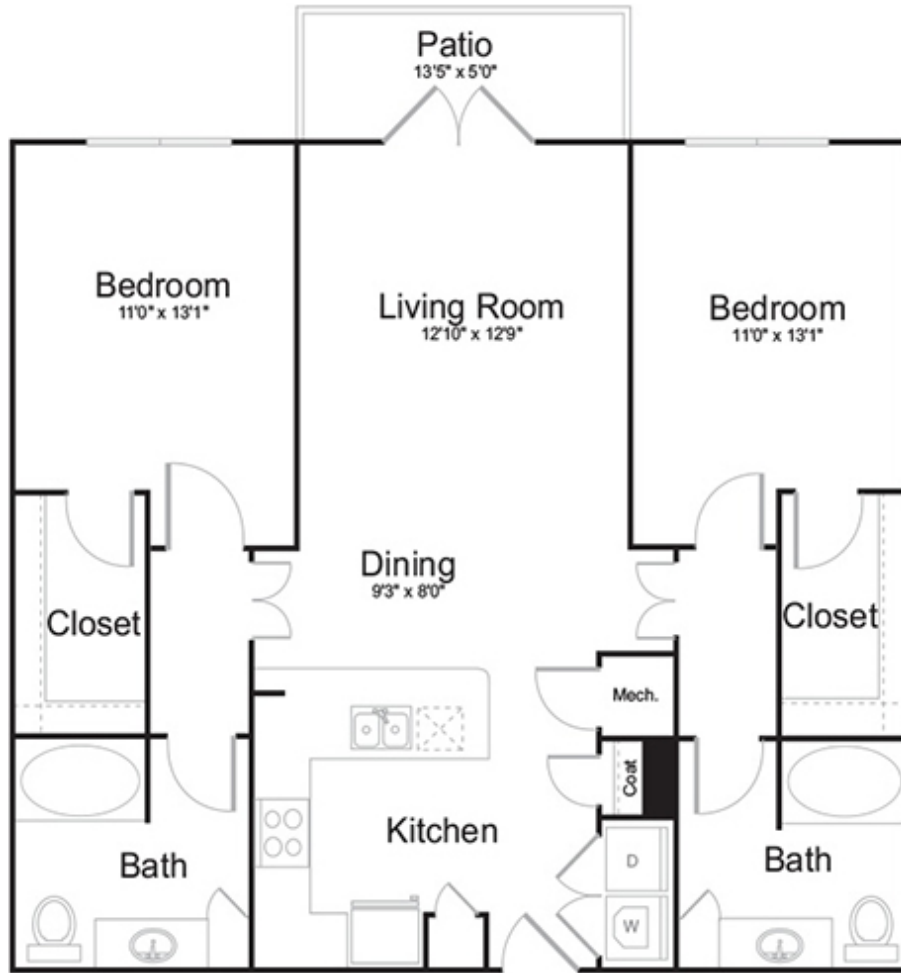

Westminster

2 BED / 2 BATH

1152

SQ. FT.

avana®
WESTSIDE

1040 Huff Road NW | Atlanta, GA 30318

www.avanawestside.com

Floor plans are artist's rendering. All dimensions are approximate. Actual product and specifications may vary in dimension or detail. Not all features are available in every rental home. Prices and availability are subject to change. Rent is based on monthly frequency. Additional fees may apply, such as but not limited to package delivery, trash, water, amenities, etc. Deposits vary. Please see a representative for details.