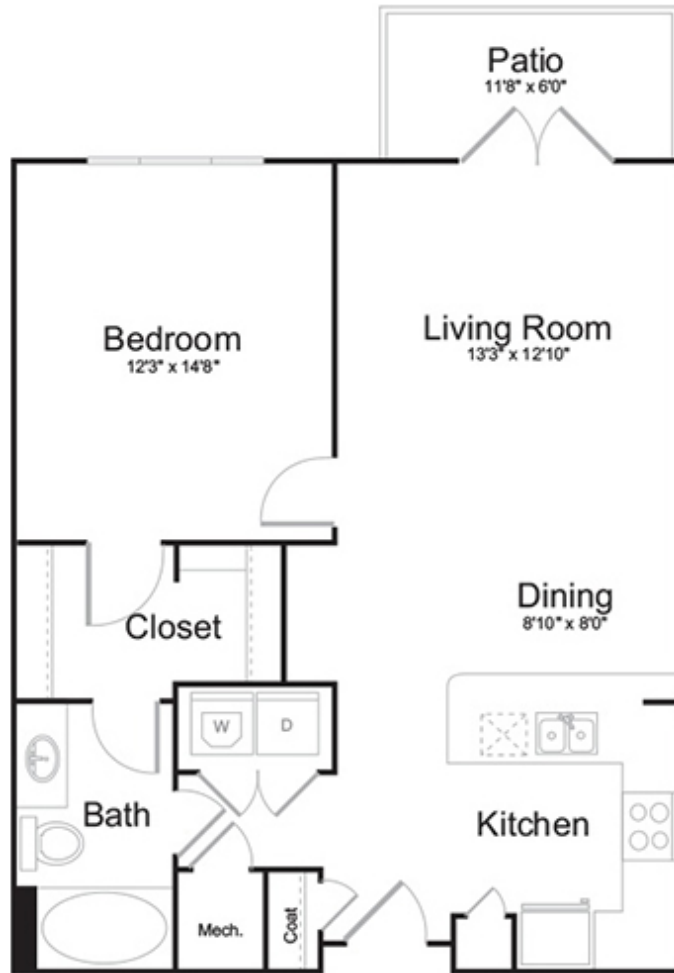

Candler

1 BED / 1 BATH

843

SQ. FT.

avana®
WESTSIDE

1040 Huff Road NW | Atlanta, GA 30318

www.avanawestside.com

Floor plans are artist's rendering. All dimensions are approximate. Actual product and specifications may vary in dimension or detail. Not all features are available in every rental home. Prices and availability are subject to change. Rent is based on monthly frequency. Additional fees may apply, such as but not limited to package delivery, trash, water, amenities, etc. Deposits vary. Please see a representative for details.