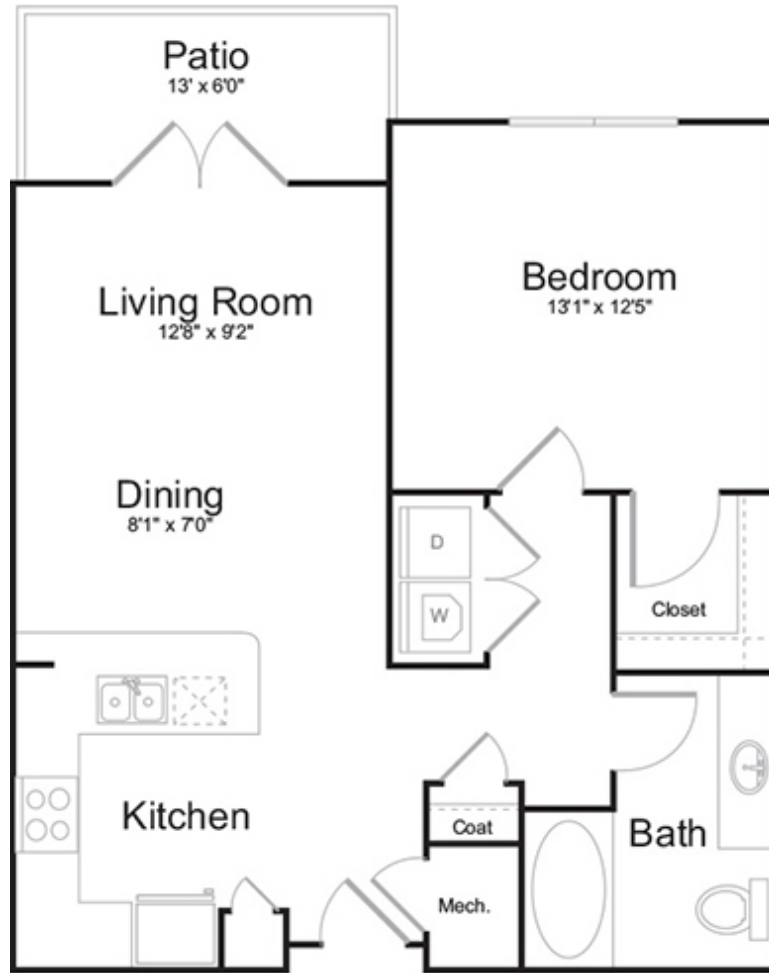

Ansley

1 BED / 1 BATH

756
SQ. FT.

1040 Huff Road NW | Atlanta, GA 30318

www.avanawestside.com

Floor plans are artist's rendering. All dimensions are approximate. Actual product and specifications may vary in dimension or detail. Not all features are available in every rental home. Prices and availability are subject to change. Rent is based on monthly frequency. Additional fees may apply, such as but not limited to package delivery, trash, water, amenities, etc. Deposits vary. Please see a representative for details.